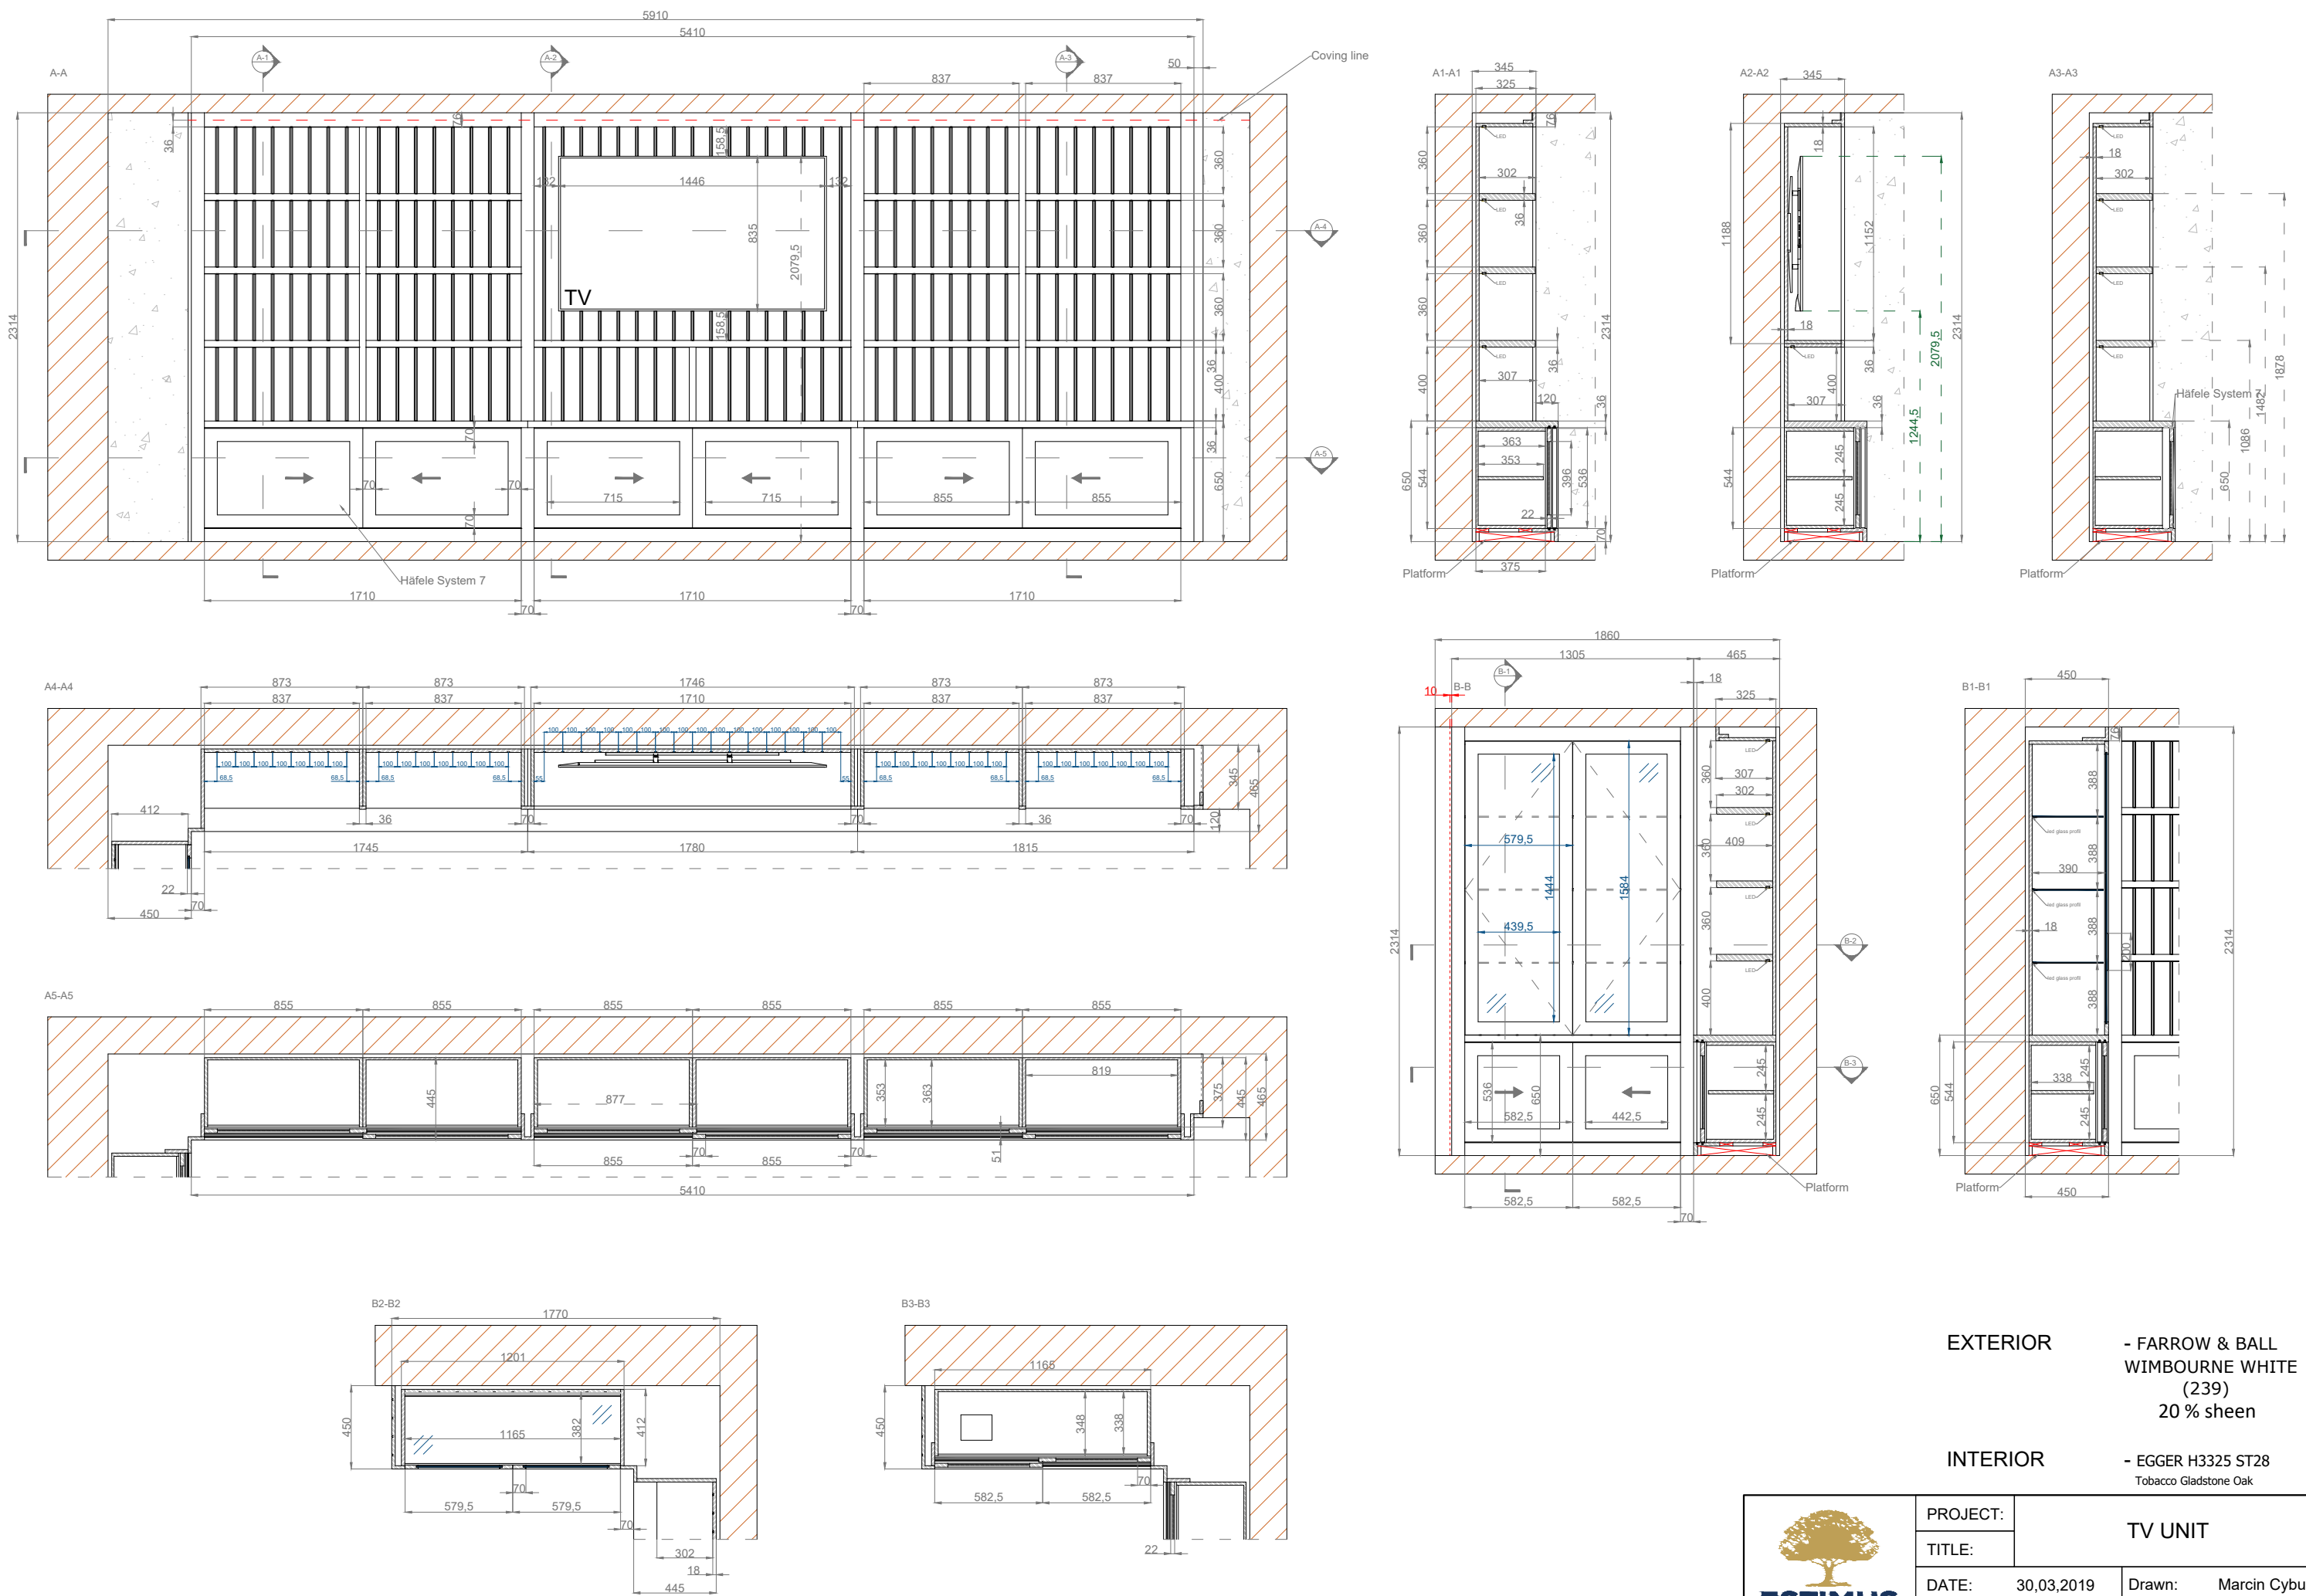

	PROJECT:	TV UNIT	
	TITLE:		
	DATE:	30,03,2019	Drawn: Marcin Cybulla
	SCALE:	@ A3	Drawing No.: 01 rev A

EXTERIOR - FARROW & BALL  
WIMBOURNE WHITE  
(239)  
20 % sheen

INTERIOR - EGGER H3325 ST28  
Tobacco Gladstone Oak

 www.estimus.co.uk	PROJECT:	TV UNIT	
	TITLE:		
DATE:	30,03,2019	Drawn:	Marcin Cybulla
SCALE:	@ A3	Drawing No.:	02 rev A