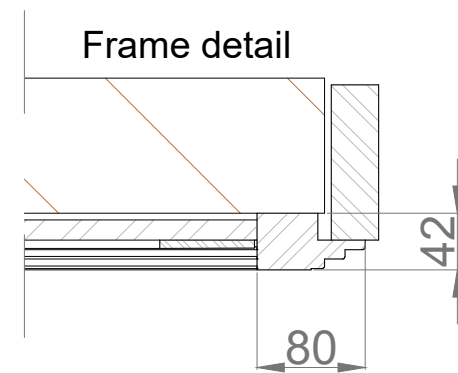

	PROJECT:	Hallway paneling detail	
	TITLE:		
	DATE:	06,03,2019	Drawn: Marcin Cybulla
	SCALE:	@ A3	Drawing No.: 01 rev B

 <b>ESTIMUS</b> www.estimus.co.uk	PROJECT:	Hallway paneling detail	
	TITLE:		
	DATE:	06,03,2019	Drawn: Marcin Cybulla
	SCALE:	@ A3	Drawing No.: 02 rev B