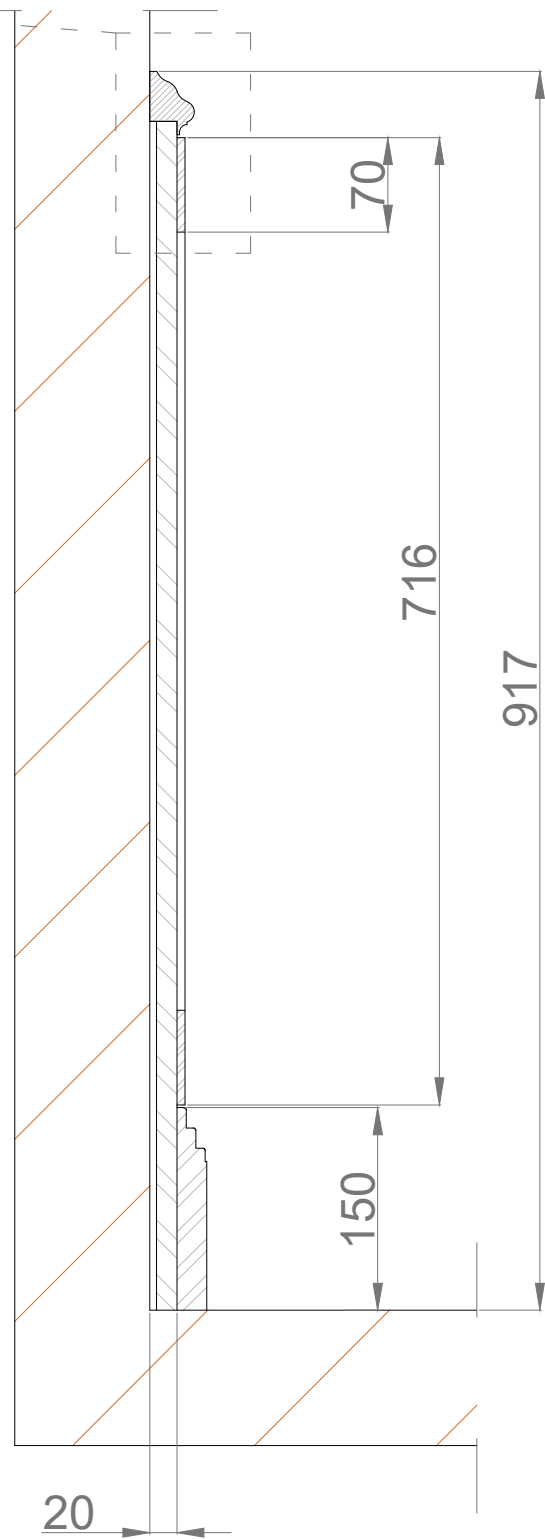

	PROJECT:	Hallway paneling detail	
	TITLE:		
	DATE:	06,03,2019	Drawn: Marcin Cybulla
	SCALE:	@ A3	Drawing No.: 01 rev B

 <b>ESTIMUS</b> www.estimus.co.uk	PROJECT:	Hallway paneling detail	
	TITLE:		
	DATE:	06,03,2019	Drawn: Marcin Cybulla
	SCALE:	@ A3	Drawing No.: 02 rev B