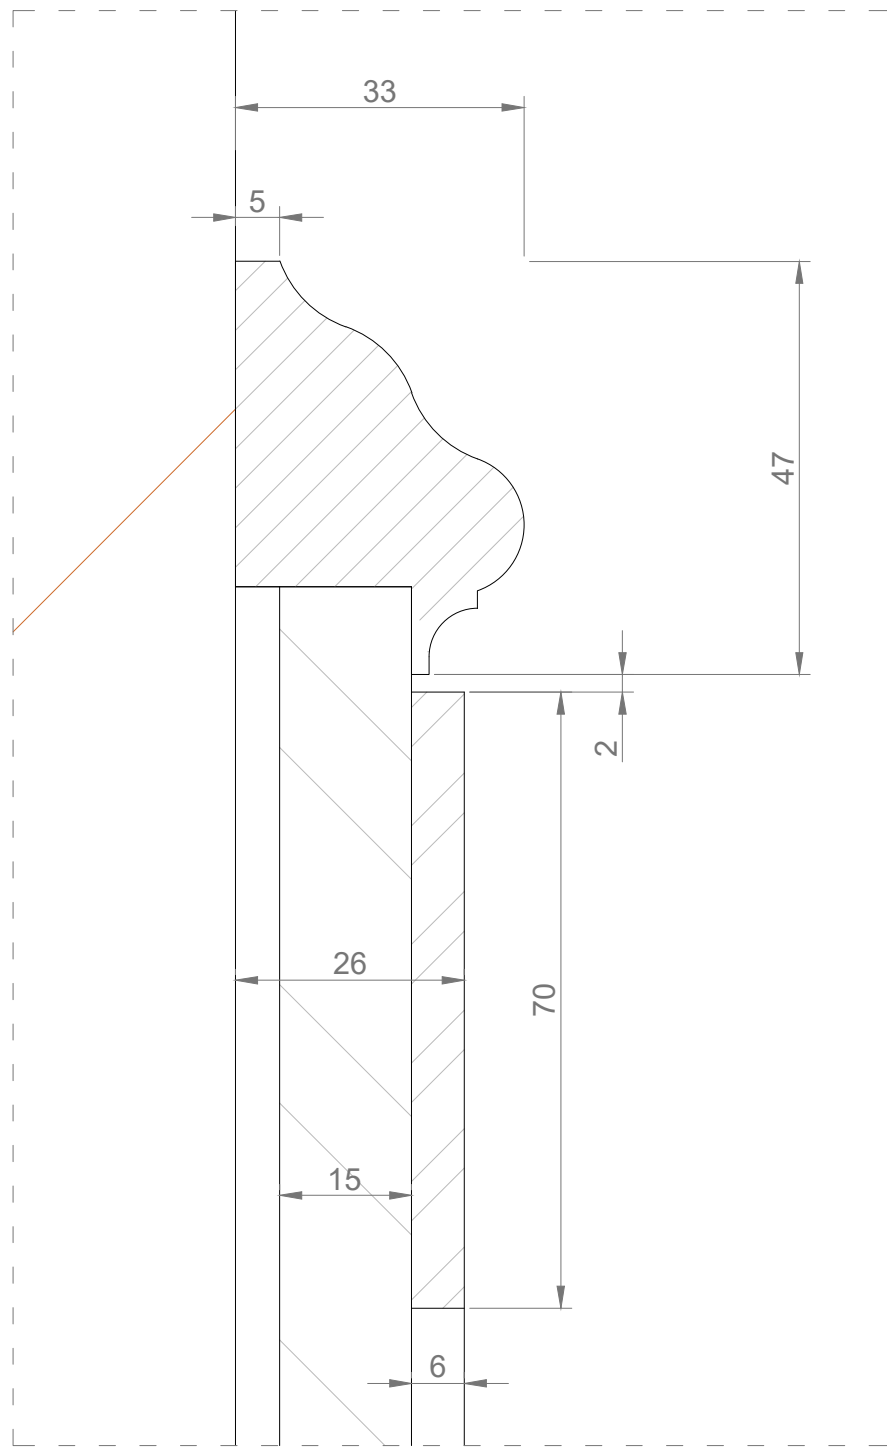

	PROJECT:	Hallway paneling detail	
	TITLE:		
	DATE:	06,03,2019	Drawn: Marcin Cybulla
	SCALE:	@ A3	Drawing No.: 01 rev B

 <b>ESTIMUS</b> www.estimus.co.uk	PROJECT:	Hallway paneling detail	
	TITLE:		
	DATE:	06,03,2019	Drawn: Marcin Cybulla
	SCALE:	@ A3	Drawing No.: 02 rev B