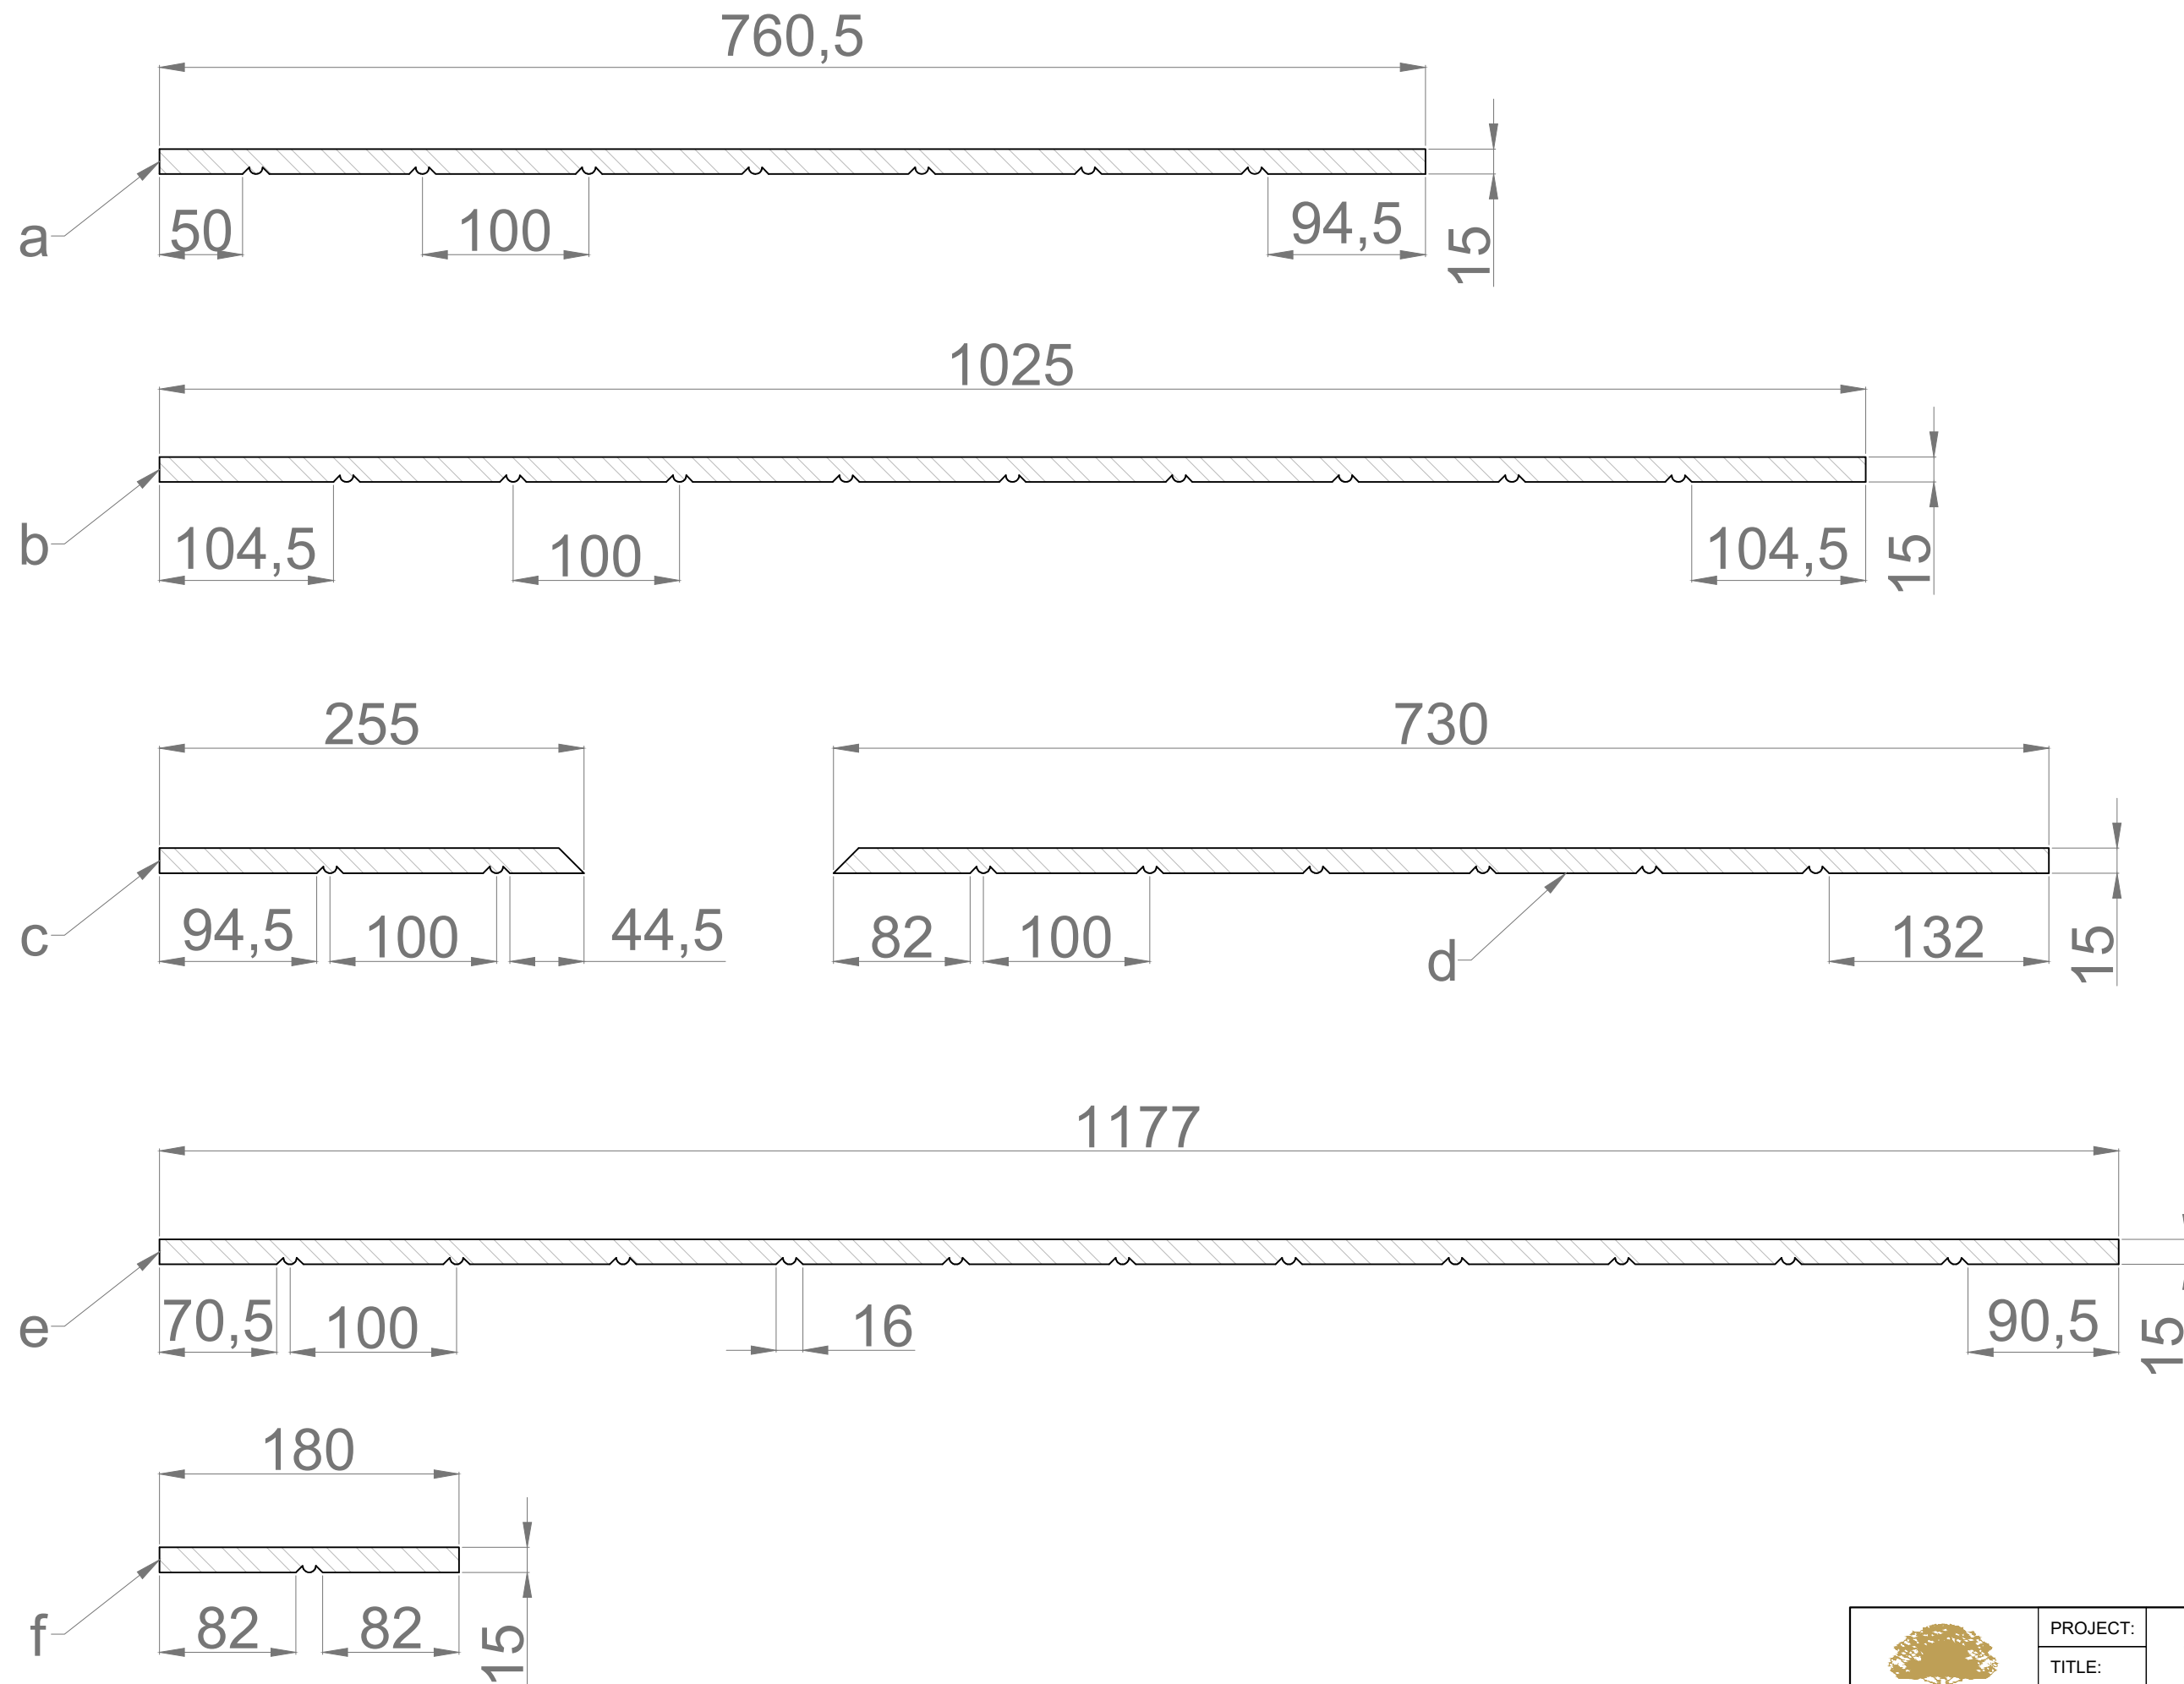

 www.estimus.co.uk	PROJECT:	GUEST WC - PANELING	
	TITLE:		
DATE:	26,03,2019	Drawn:	Marcin Cybulla
SCALE:	@ A3	Drawing No.:	01 rev A

 <b>ESTIMUS</b> <small>www.estimus.co.uk</small>	PROJECT:	GUEST WC - PANELING	
	TITLE:		
	DATE:	26,03,2019	Drawn: Marcin Cybulla
	SCALE:	@ A3	Drawing No.: 02 rev A