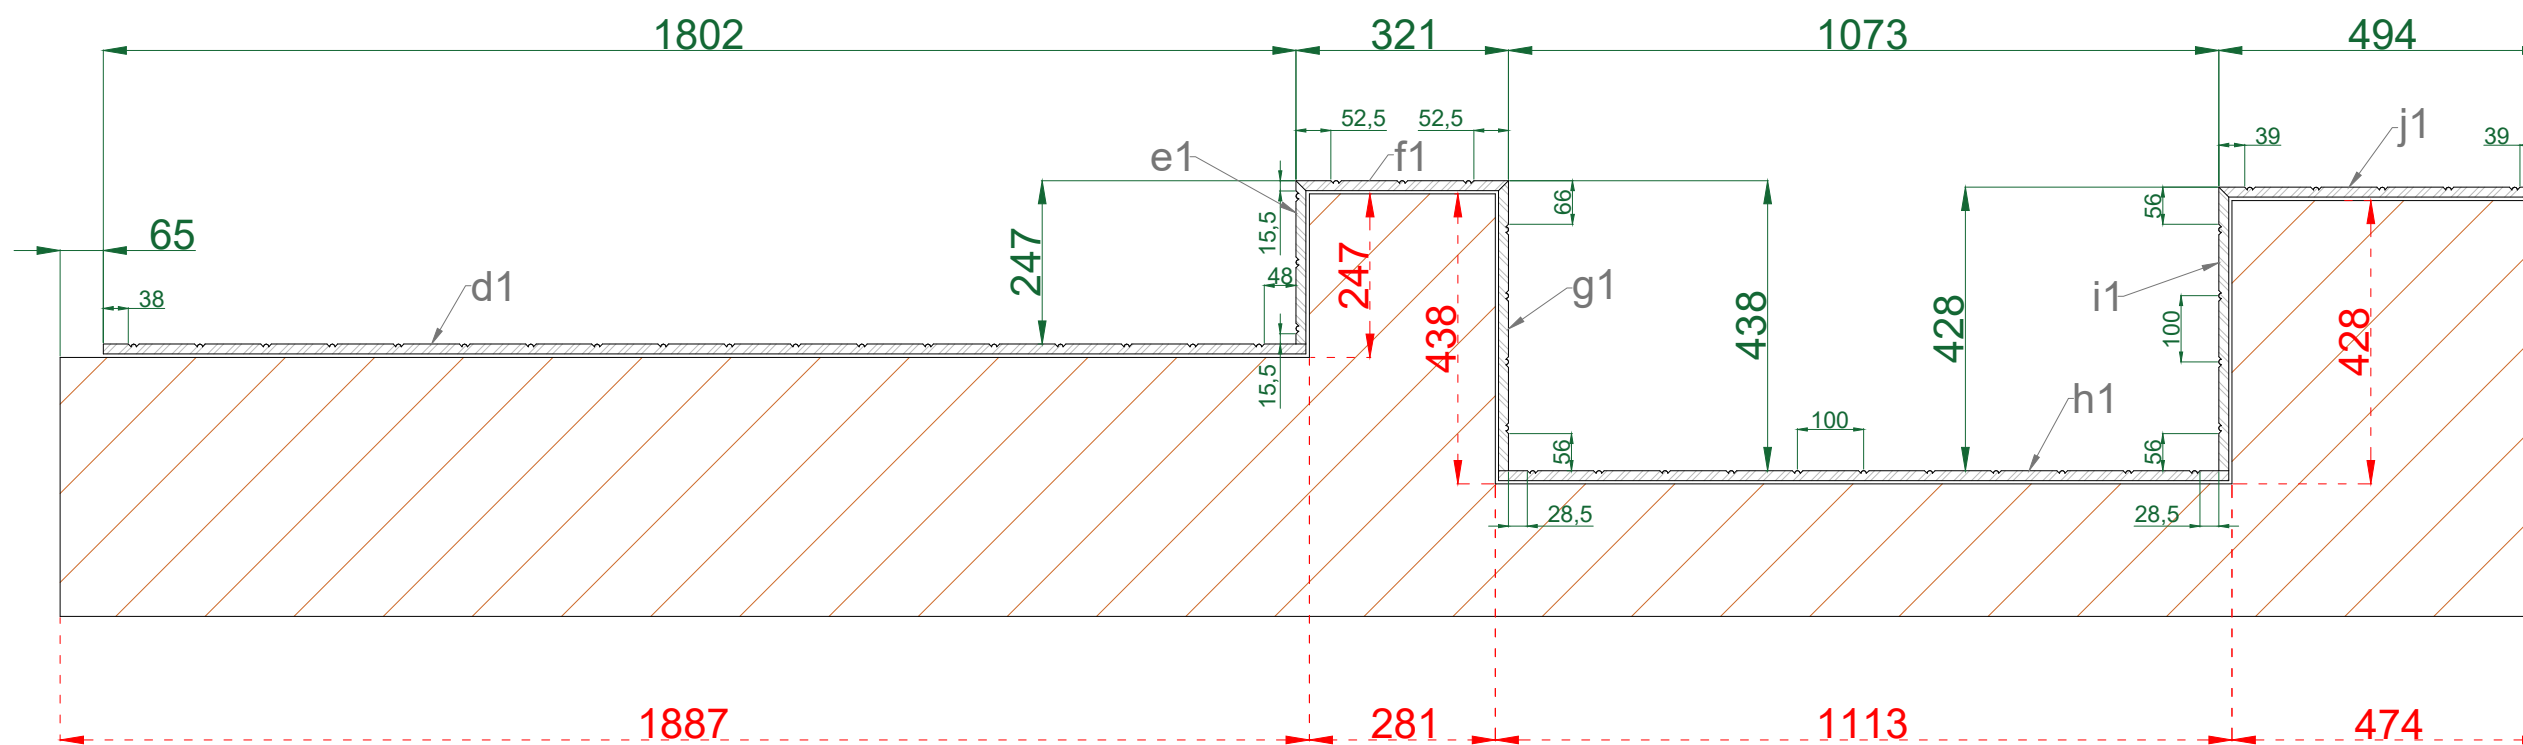

Do panelingu trzeba zrobić górną listwę

Section

 www.estimus.co.uk	PROJECT:	BEDROOM - PANELING	
	TITLE:		
	DATE:	26,03,2019	Drawn: Marcin Cybulla
	SCALE:	@ A3	Drawing No.: 01 rev A

 ESTIMUS <small>www.estimus.co.uk</small>	PROJECT:	BEDROOM - PANELING	
	TITLE:		
	DATE:	26,03,2019	Drawn: Marcin Cybulla
	SCALE:	@ A3	Drawing No.: 02 rev A