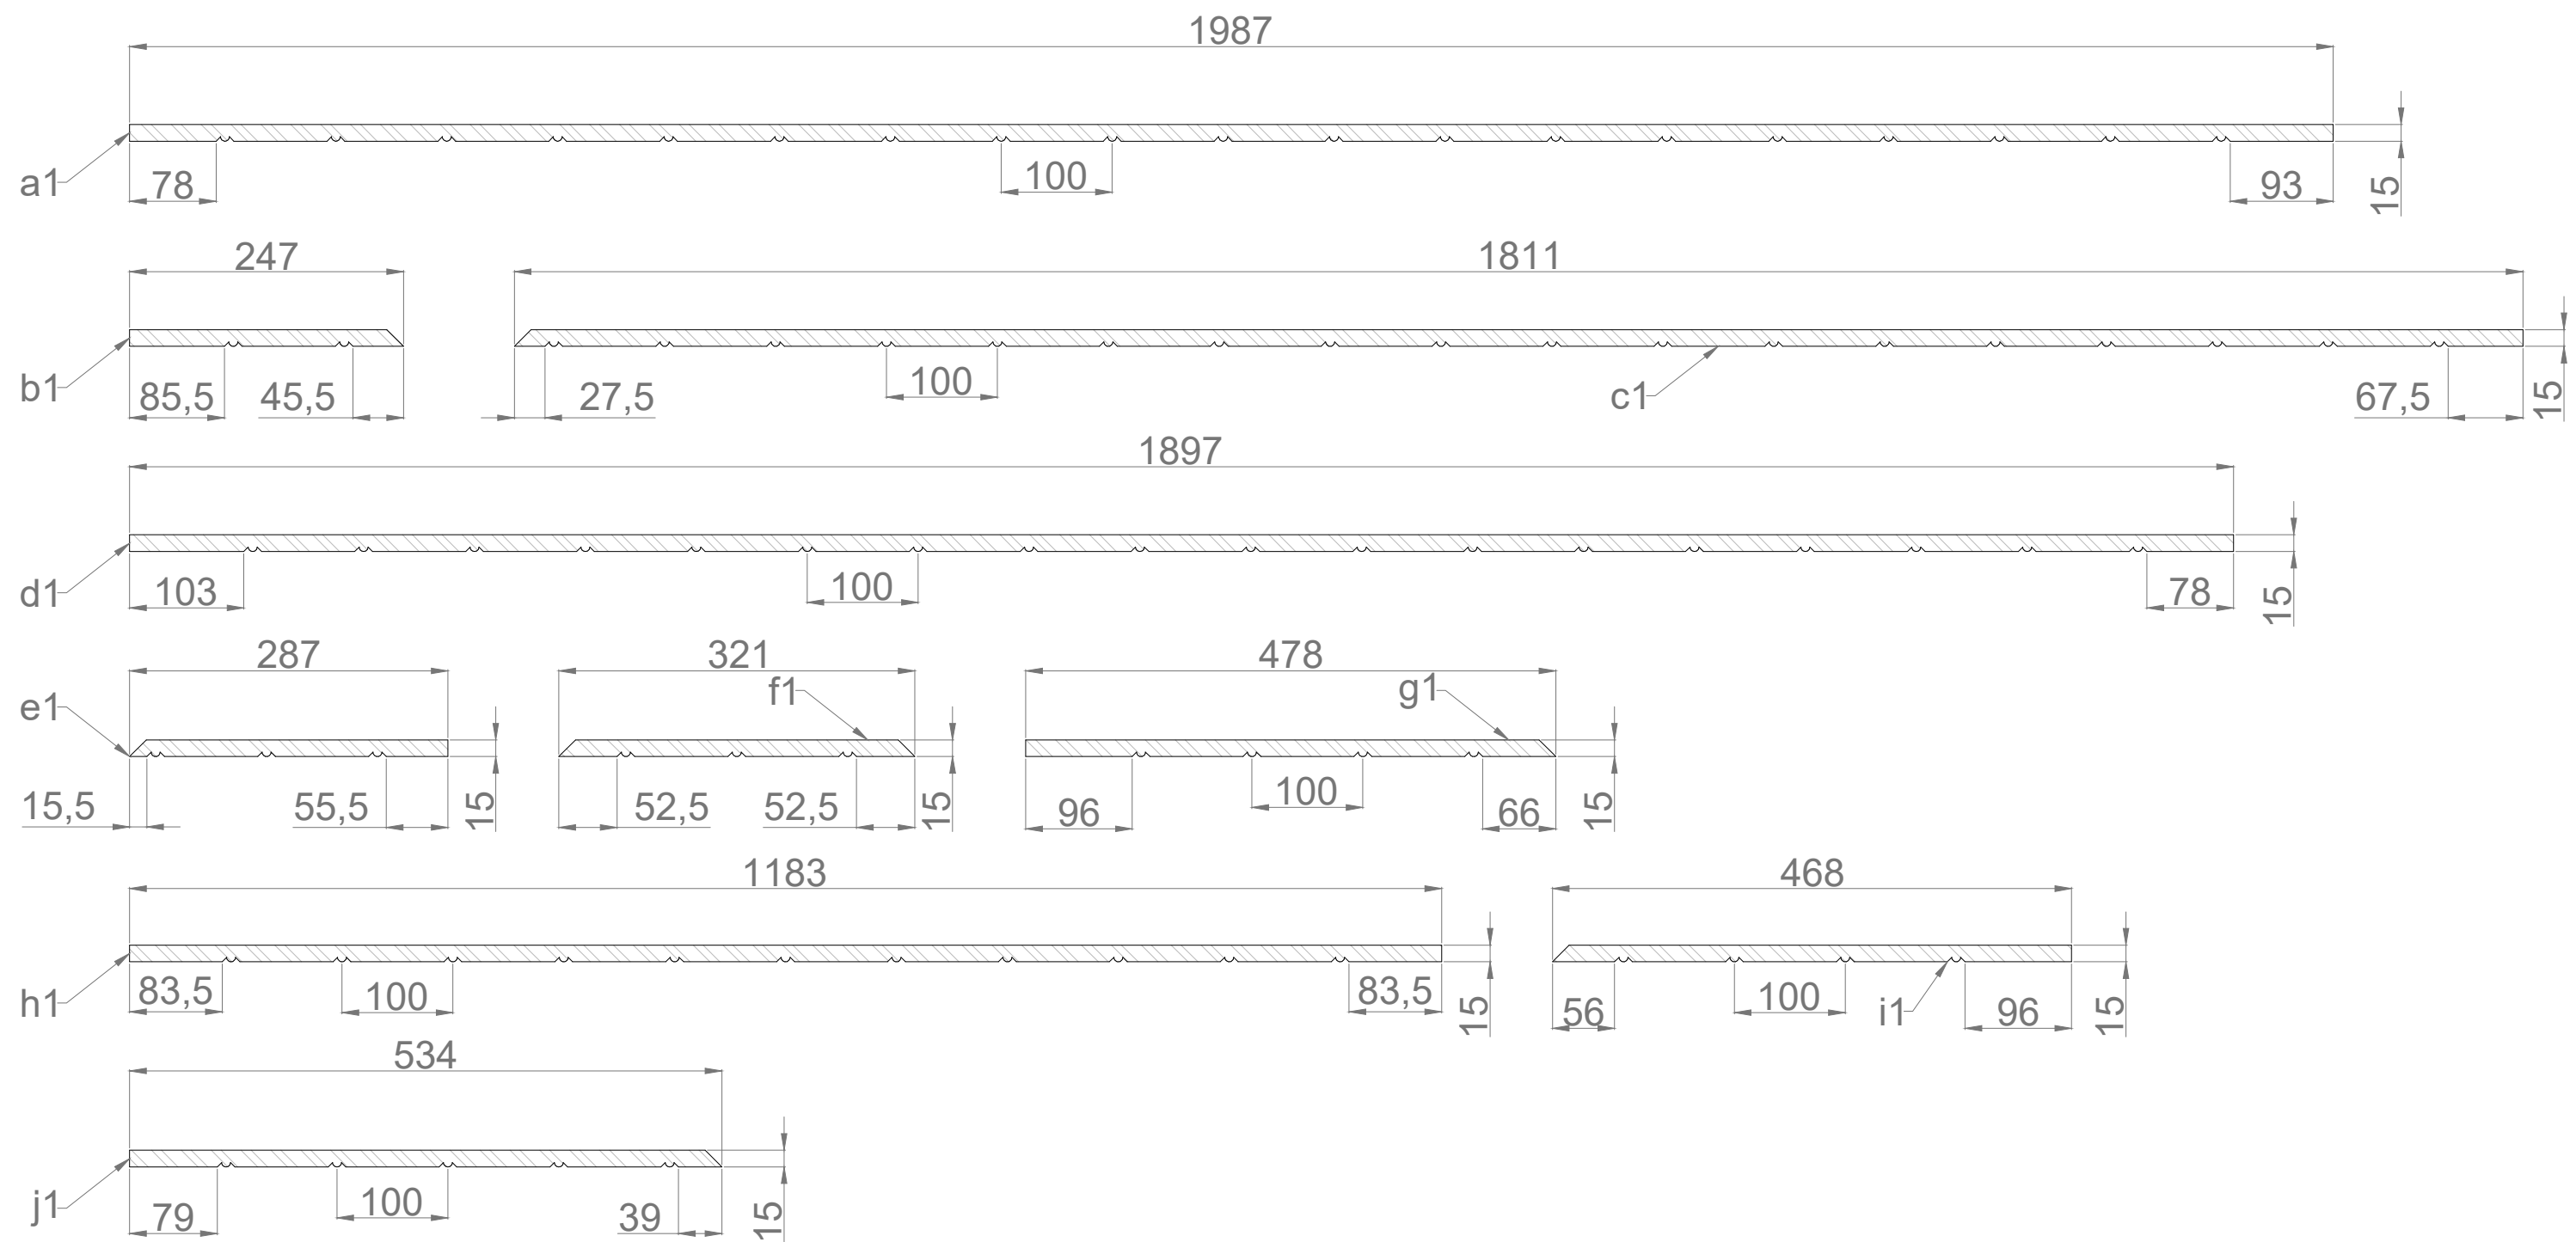

Do panelingu trzeba zrobić górną listwę

Section

 www.estimus.co.uk	PROJECT:	BEDROOM - PANELING	
	TITLE:		
	DATE:	26,03,2019	Drawn: Marcin Cybulla
	SCALE:	@ A3	Drawing No.: 01 rev A

 ESTIMUS <small>www.estimus.co.uk</small>	PROJECT:	BEDROOM - PANELING	
	TITLE:		
	DATE:	26,03,2019	Drawn: Marcin Cybulla
	SCALE:	@ A3	Drawing No.: 02 rev A